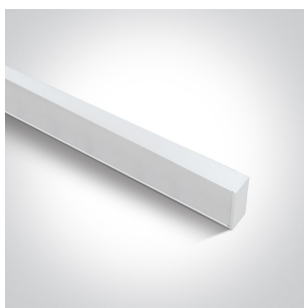

### Accessories

050170

050170C/W

Related items

38150E/W

Physical Specification

Item Group	12 Office & Kitchen
Family	LED Linear Profiles
Order Code	38150C/W/C
Colour	White
Material	Aluminium
Shape	Rectangular
Length	1200mm
Width	70mm
Height	35mm
Surface Ceiling	Yes
Suspended Ceiling	Yes
Indoor	Yes
Adjustable	No