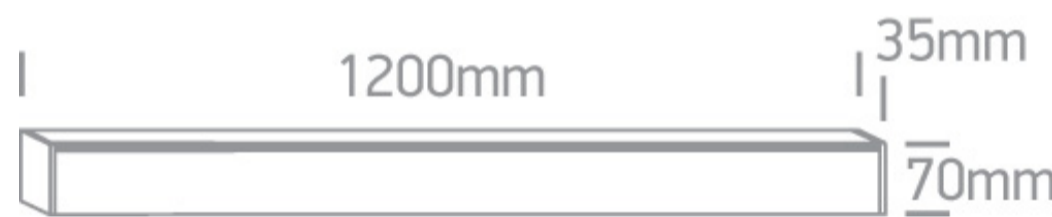

## 38150C/W/C

40W UGR19 Linear system with diffuser for surface or suspended installation, ideal for offices.

Complete with 1000mA driver

Complies with standard EN60598-1 and any other specific standards.

### Dimensions

### Accessories

050170

050170C/W

Related items

38150E/W

Physical Specification

Item Group	12 Office & Kitchen
Family	LED Linear Profiles
Order Code	38150C/W/C
Colour	White
Material	Aluminium
Shape	Rectangular
Length	1200mm
Width	70mm
Height	35mm
Surface Ceiling	Yes
Suspended Ceiling	Yes
Indoor	Yes
Adjustable	No