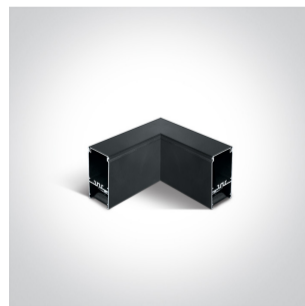

12 Office & Kitchen > LED Linear Profiles

38150BU/B/W

40W UGR17 Linear system with with 48 LED spots and 20W uplight for suspended installation, ideal for offices.

Complete with 1000mA + 500mA drivers

Complies with standard EN60598-1 and any other specific standards.

Downloads

Dimensions

Gallery

Accessories

050170C/B