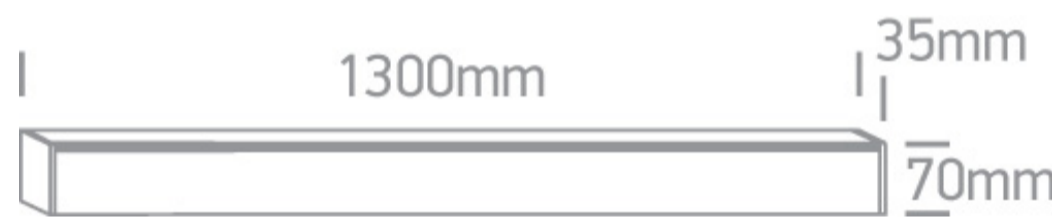

Downloads

Dimensions