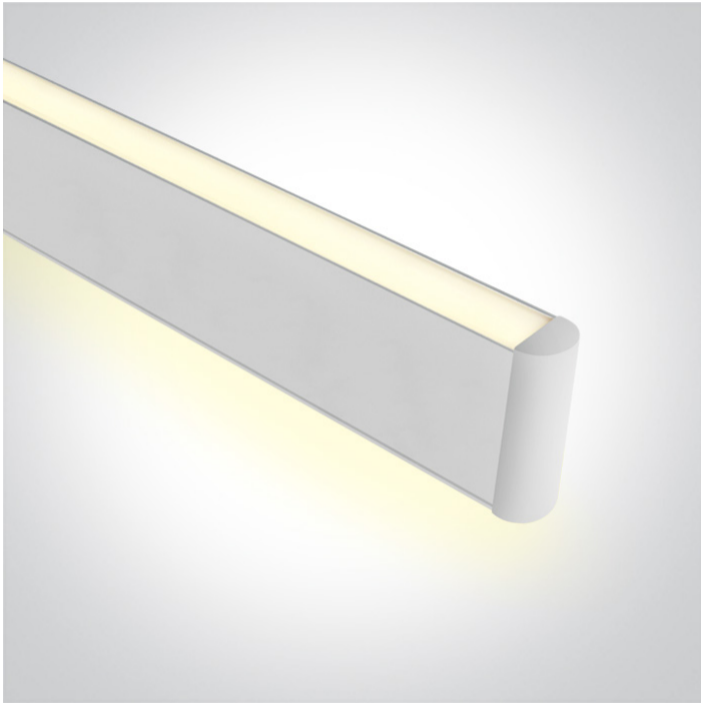

New 2020 Edition 2>Office & Kitchen

38140AU/W/W

40W suspended linear diffuser with uplight, ideal for offices.

Complete with 900mA driver and 3m suspension kit.

Complies with standard EN60598-1 and any other specific standards.

Downloads

Dimensions

Gallery

Physical Specification

Item Group	New 2020 Edition 2
Family	Office & Kitchen
Order Code	38140AU/W/W
Colour	White
Material	Aluminium
Diffuser Material	Plastic
Shape	Rectangular