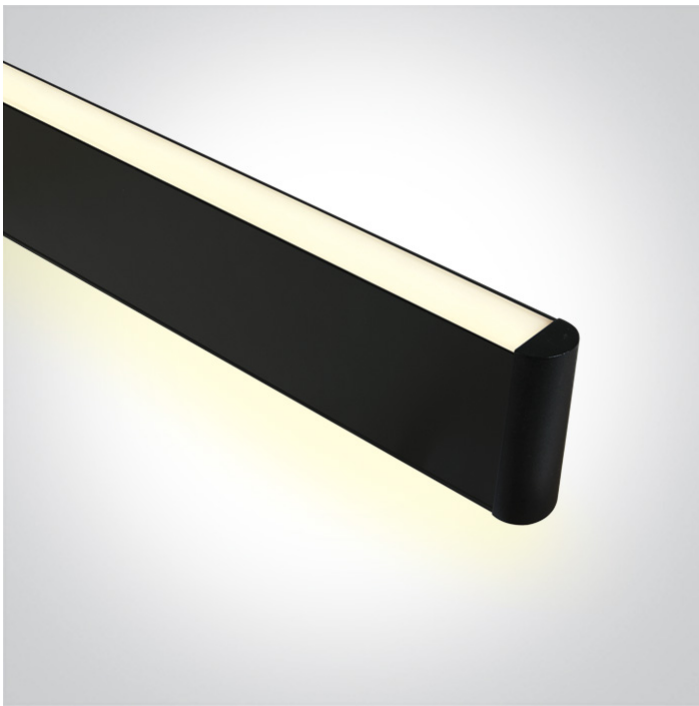

New 2020 Edition 2>Office & Kitchen

38140AU/B/W

40W suspended linear diffuser with uplight, ideal for offices.

Complete with 900mA driver and 3m suspension kit.

Complies with standard EN60598-1 and any other specific standards.

Downloads

Dimensions

Gallery

Physical Specification

Item Group	New 2020 Edition 2
Family	Office & Kitchen
Order Code	38140AU/B/W
Colour	Black
Material	Aluminium
Diffuser Material	Plastic
Shape	Rectangular

Fitting	
Input Type	Constant Current
Input Current	900mA
Voltage	40V
Power(Watts)	36W
IP Rating	IP20
Light Source	LED built in
LED Type	SMD 2835
LED Brand	Epistar

LED Number

144 Up 288 Down

Gear

Gear Type