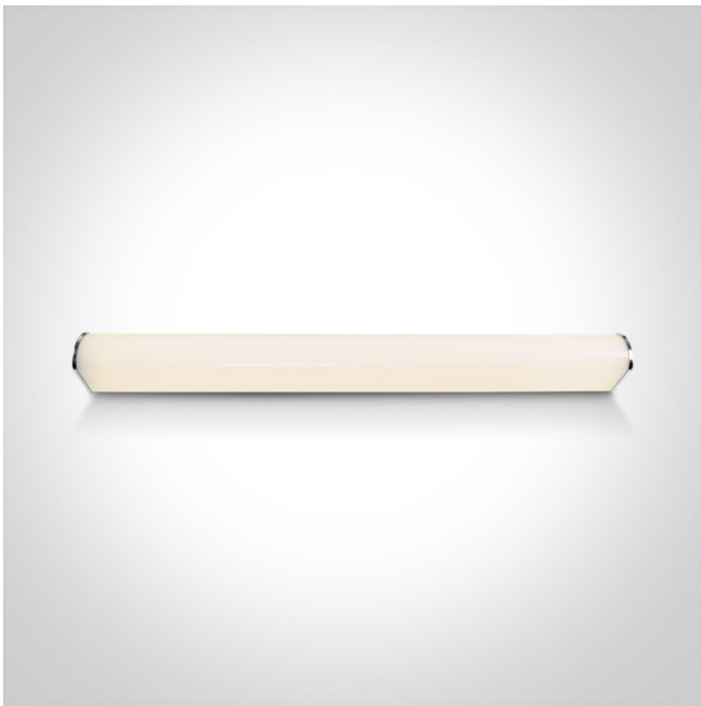

16 Bathroom & Mirror>The Mirror LED Round Aluminium + PC

38120C/W

20W LED fitting ideal for installation above the bathroom mirror, IP44.

Supplied with non-dimmable LED driver.

Complies with standard EN60598-1 and any other specific standards.

## Dimensions

## Physical Specification

Item Group	16 Bathroom & Mirror
Family	The Mirror LED Round Aluminium + PC
Order Code	38120C/W
Colour	Chrome
Material	Aluminium
Diffuser Material	PC
Shape	Rectangular

Length	600mm
Width	65mm
Height	53mm
Surface Wall	Yes
Indoor	Yes