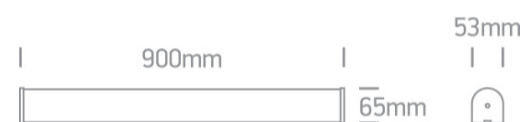

16 Bathroom & Mirror>The Mirror LED Round Aluminium + PC

38120C/W

20W LED fitting ideal for installation above the bathroom mirror, IP44.

Supplied with non-dimmable LED driver.

Complies with standard EN60598-1 and any other specific standards.

## Dimensions

## Physical Specification

Item Group	16 Bathroom & Mirror
Family	The Mirror LED Round Aluminium + PC
Order Code	38120C/W
Colour	Chrome
Material	Aluminium
Diffuser Material	PC
Shape	Rectangular

Length	600mm
Width	65mm
Height	53mm
Surface Wall	Yes
Indoor	Yes