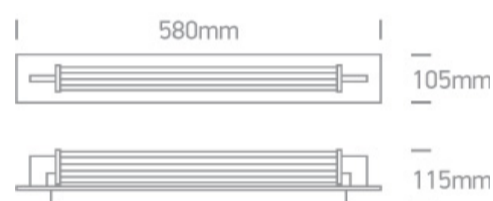

16 Bathroom & Mirror > Classic Mirror Lights

**38118N/C/W**

18W LED fitting ideal for installation above the bathroom mirror, IP44.

Supplied with non-dimmable LED driver.

Complies with standard EN60598-1 and any other specific standards.

Downloads

Dimensions

Physical Specification

Item Group	16 Bathroom & Mirror
Family	Classic Mirror Lights
Order Code	38118N/C/W
Colour	Chrome
Material	Aluminium
Diffuser Material	Glass
Shape	Rectangular
Length	580mm
Width	105mm
Height	115mm
Surface Wall	Yes
Indoor	Yes