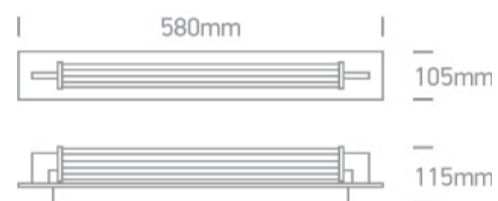

16 Bathroom & Mirror > Classic Mirror Lights

38118N/BBS/W

18W LED fitting ideal for installation above the bathroom mirror, IP44.

Supplied with non-dimmable LED driver.

Complies with standard EN60598-1 and any other specific standards.

Downloads

Dimensions

Physical Specification

Item Group	16 Bathroom & Mirror
Family	Classic Mirror Lights
Order Code	38118N/BBS/W
Colour	Brushed Brass
Material	Aluminium
Diffuser Material	Glass
Shape	Rectangular
Length	580mm
Width	105mm
Height	115mm
Surface Wall	Yes
Indoor	Yes