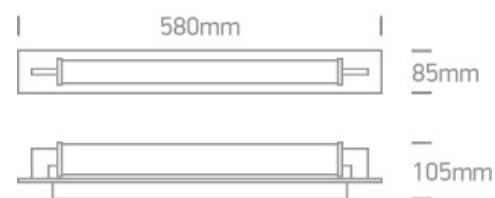

16 Bathroom & Mirror > Classic Mirror Lights

38118K/C/C

18W LED fitting ideal for installation above the bathroom mirror, IP44.

Supplied with non-dimmable LED driver.

Complies with standard EN60598-1 and any other specific standards.

Downloads

Dimensions

Physical Specification

Item Group	16 Bathroom & Mirror
Family	Classic Mirror Lights
Order Code	38118K/C/C
Colour	Chrome
Material	Aluminium
Diffuser Material	Glass
Shape	Rectangular
Length	580mm
Width	85mm
Height	105mm
Surface Wall	Yes
Indoor	Yes

Colour Temperature	4000K
Lumen Output	1225lm
Light Efficiency	68,05lm/W
CRI	80
Illumination Diagram	

Packing Info

Pcs/Carton	6
Barcode	5291889067627
HS Code	9405409900

Energy Label

Warranty

2 Years

Weee Directive