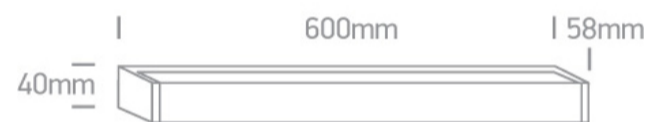

18 Bathroom>The Mirror LED Square Aluminium + PC

38114M/EW

15W LED fitting ideal for installation above the bathroom mirror, IP44.

Supplied with non-dimmable LED driver.

Complies with standard EN60598-1 and any other specific standards.

Downloads

Dimensions

Physical Specification

Item Group	18 Bathroom
Family	The Mirror LED Square Aluminium + PC
Order Code	38114M/EW
Colour	Chrome
Material	Aluminium
Diffuser Material	PC
Shape	Rectangular
Length	600mm
Width	40mm
Height	58mm
Surface Wall	Yes
Indoor	Yes