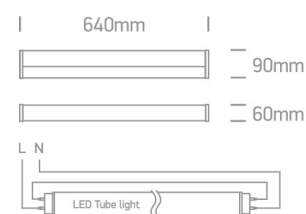

16 Bathroom & Mirror>The Mirror 60cm Range For T8 LED Tubes

**38114EE/C**

Mirror Light for 60cm T8 LED Tubes IP44.

Complies with standard EN60598-1 and any other specific standards.

#### Dimensions

Gear

16 Bathroom & Mirror

The Mirror 60cm Range For T8 LED Tubes

38114EE/C

Chrome

Die Cast

Acrylic

Shape	Rectangular
Length	640mm
Width	90mm
Height	60mm
Surface Wall	Yes
Indoor	Yes

## Packing Info

Box Length	64,5cm
Box Width	9cm
Box Height	13cm
Box Weight	1,3kg
Pcs/Carton	6
Barcode	5291889041535
HS Code	9405409900