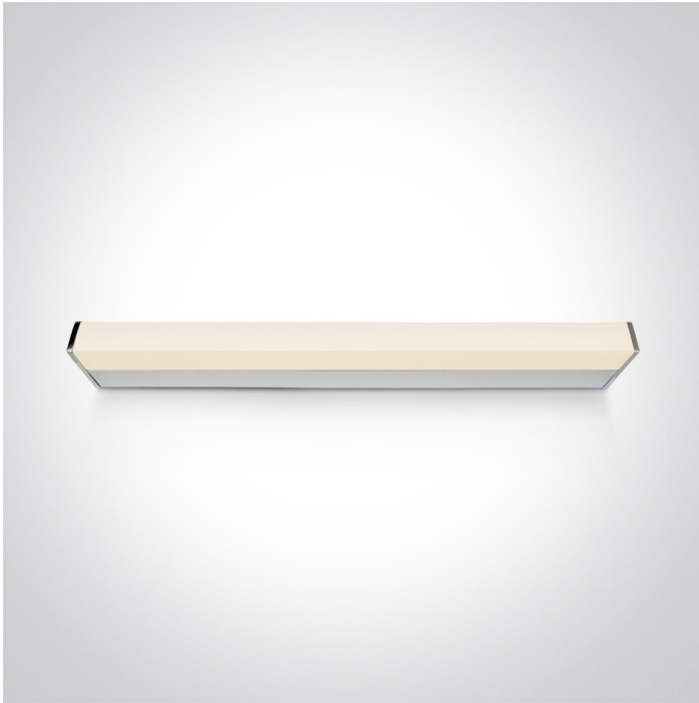

16 Bathroom & Mirror>The Mirror 60cm Range For T8 LED Tubes

**38114EE/C**

Mirror Light for 60cm T8 LED Tubes IP44.

Complies with standard EN60598-1 and any other specific standards.

#### Dimensions

Gear

16 Bathroom & Mirror

The Mirror 60cm Range For T8 LED Tubes

38114EE/C

Chrome

Die Cast

Acrylic

Shape	Rectangular
Length	640mm
Width	90mm
Height	60mm
Surface Wall	Yes
Indoor	Yes