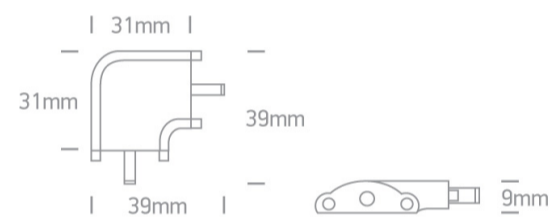

CORNER FOR 38103/38105/38110

Downloads

Dimensions

Accessories

38103/W

38105/W

38110/W

Physical Specification

Item Group	09 LED Strips & Profiles
Family	The LED Shelf System Accessories
Order Code	38101B
Shape	Rectangular
Length	39mm
Width	39mm

Height

9mm

Indoor

Yes

Packing Info

Pcs/Carton

50