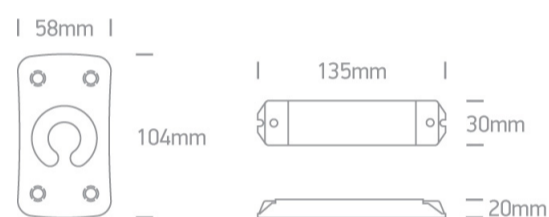

Remote controller for changing colour temperature from daylight to warm white.

Suitable for use with LED strips 7835/DEW.

50 meters range, includes dimmer control and programme mode.

Complies with standard EN61347-1 and any other specific standards.

Downloads

Dimensions

Gallery

Related items

7835/DEW

Physical Specification

Item Group

24 Control & Dimming

Family	Remote Controllers
Order Code	20032
Shape	Rectangular
Indoor	Yes

Electrical Characteristics

Gear

Gear Type	Led Controller
Input Voltage	12-24V DC
Power(Watts)	36W/ch@12V 72W/ch@24V
Constant Voltage	Yes
12 V	Yes
24 V	Yes
Output	3ch x 3A
Voltage Range	12-24V DC
IP Rating	IP20
Safety Class	
Dimmable	Yes
Operating Temp	-20-55°C
Housing Material	Plastic
Output Terminal	Connector