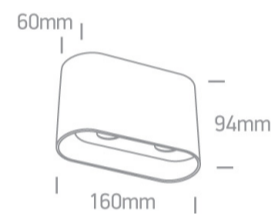

13 Wall & Ceiling > GU10 Decorative Cylinders

12205T/B

2x10W MR16 GU10 Ceiling Light.

Complies with standard EN60598-1 and any other specific standards.

Downloads

Dimensions

Physical Specification

Item Group	13 Wall & Ceiling
Family	GU10 Decorative Cylinders
Order Code	12205T/B
Colour	Black
Material	Aluminium
Shape	Rectangular
Length	160mm
Width	60mm
Height	94mm
Surface Ceiling	Yes
Indoor	Yes
Adjustable	No

Illumination Data

Illumination Diagram

Packing Info

Box Length

16,5cm

Box Width

6,5cm

Box Height