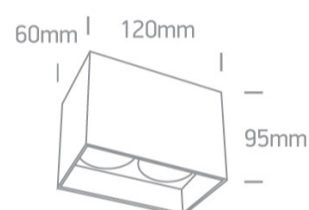

13 Wall & Ceiling>GU10 Dark Light

12205NA/B

2x10W MR16 GU10 Black downlight with Brass reflector.

Complies with standard EN60598-1 and any other specific standards.

Downloads

Dimensions

Physical Specification

Item Group	13 Wall & Ceiling
Family	GU10 Dark Light
Order Code	12205NA/B
Colour	Black
Material	Aluminium
Shape	Rectangular
Length	120mm
Width	60mm
Height	95mm
Surface Ceiling	Yes
Indoor	Yes
Adjustable	No