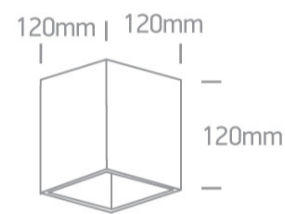

13 Wall & Ceiling>R111 GU10 Ceiling Lights

12144A/B

15W GU10, R111 Ceiling Light.

Complies with standard EN60598-1 and any other specific standards.

Downloads

Dimensions

Physical Specification

Item Group	13 Wall & Ceiling
Family	R111 GU10 Ceiling Lights
Order Code	12144A/B
Colour	Black
Material	Aluminium
Shape	Rectangular
Length	120mm
Width	120mm
Height	120mm
Surface Ceiling	Yes
Indoor	Yes
Adjustable	No

Illumination Data

Illumination Diagram

Packing Info

Box Length

12,5cm

Box Width

12,5cm

Box Height