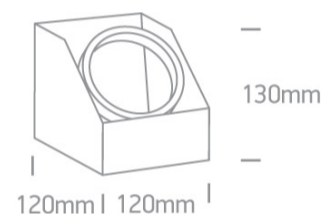

13 Wall & Ceiling > Adjustable Ceiling Lights

12138G/W

75w R111 GU10 Die Cast Adjustable Ceiling Light, IP20.

Complies with standard EN60598-1 and any other specific standards.

Downloads

Dimensions

Physical Specification

Item Group	13 Wall & Ceiling
Family	Adjustable Ceiling Lights
Order Code	12138G/W
Colour	White
Material	Die Cast
Shape	Circular
Height	130mm
Diameter	120mm
Surface Ceiling	Yes
Indoor	Yes
Adjustable	1 Direction