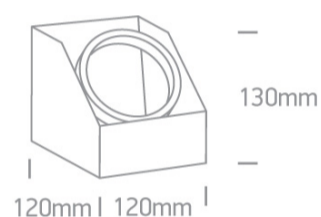

## 12138G/G

75w R111 GU10 Die Cast Adjustable Ceiling Light, IP20.

Complies with standard EN60598-1 and any other specific standards.

### Dimensions

### Physical Specification

Item Group	13 Wall & Ceiling
Family	Adjustable Ceiling Lights
Order Code	12138G/G
Colour	Grey
Material	Die Cast
Shape	Circular
Height	130mm
Diameter	120mm
Surface Ceiling	Yes
Indoor	Yes
Adjustable	1 Direction