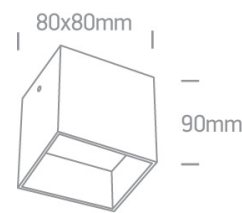

13 Wall & Ceiling>The GU10 & G9 Ceiling Lights Natural aluminium

12134/B

50W MR16 GU10 Ceiling Light Natural Aluminium.

Complies with standard EN60598-1 and any other specific standards.

Downloads

Dimensions

Physical Specification

Item Group	13 Wall & Ceiling
Family	The GU10 & G9 Ceiling Lights Natural aluminium
Order Code	12134/B
Colour	Black
Material	Natural Aluminium
Shape	Circular
Surface Ceiling	Yes
Indoor	Yes
Adjustable	No