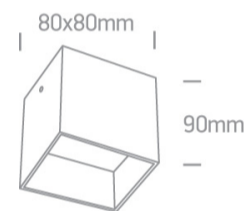

13 Wall & Ceiling>The GU10 & G9 Ceiling Lights Natural aluminium

12134/AL

50W MR16 GU10 Ceiling Light Natural Aluminium.

Complies with standard EN60598-1 and any other specific standards.

Downloads

Dimensions

Physical Specification

Item Group	13 Wall & Ceiling
Family	The GU10 & G9 Ceiling Lights Natural aluminium
Order Code	12134/AL
Colour	Aluminium
Material	Natural Aluminium
Shape	Circular
Surface Ceiling	Yes
Indoor	Yes
Adjustable	No