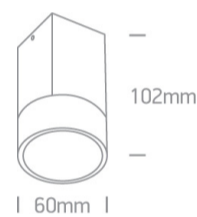

13 Wall & Ceiling>The GU10 & G9 Ceiling Lights Natural aluminium

12126/AL

50w MR16 GU10 Ceiling Light Natural Aluminium.

Complies with standard EN60598-1 and any other specific standards.

Downloads

Dimensions

Physical Specification

Item Group	13 Wall & Ceiling
Family	The GU10 & G9 Ceiling Lights Natural aluminium
Order Code	12126/AL
Colour	Aluminium
Material	Natural Aluminium
Shape	Circular
Height	102mm
Diameter	60mm
Surface Ceiling	Yes
Indoor	Yes
Adjustable	No