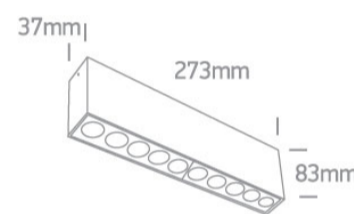

New 2022 Edition 3>Wall and Ceiling LED

12124H/W/W

24W Surface ceiling Dark light, IP20.

Complete with 700mA driver.

Complies with standard EN60598-1 and any other specific standards.

Downloads

Dimensions

Physical Specification

Item Group	New 2022 Edition 3
Family	Wall and Ceiling LED
Order Code	12124H/W/W
Colour	White
Material	Aluminium
Shape	Rectangular
Length	273mm
Width	37mm
Height	83mm
Surface Ceiling	Yes
Indoor	Yes
Adjustable	No

Illumination Data

Colour Temperature	3000K
Lumen Output	1700lm
Light Efficiency	70,83lm/W
CRI	90
Beam Angle	38°
Illumination Diagram	
Dark Light	Yes

Packing Info

Pcs/Carton	30
Barcode	5291889074748
HS Code	9405413990