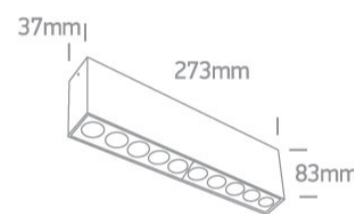

New 2022 Edition 3>Wall and Ceiling LED

12124H/B/W

24W Surface ceiling Dark light, IP20.

Complete with 700mA driver.

Complies with standard EN60598-1 and any other specific standards.

Downloads

Dimensions

Physical Specification

Item Group	New 2022 Edition 3
Family	Wall and Ceiling LED
Order Code	12124H/B/W
Colour	Black
Material	Aluminium
Shape	Rectangular
Length	273mm
Width	37mm
Height	83mm
Surface Ceiling	Yes
Indoor	Yes
Adjustable	No

Illumination Data

Colour Temperature	3000K
Lumen Output	1700lm
Light Efficiency	70,83lm/W
CRI	90
Beam Angle	38°
Illumination Diagram	
Dark Light	Yes

Packing Info

Pcs/Carton	30
Barcode	5291889074786
HS Code	9405413990