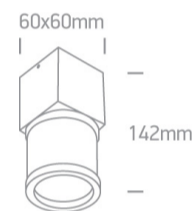

## 12124/AL

35w MR16 GU10 Ceiling Light Natural Aluminium.

Complies with standard EN60598-1 and any other specific standards.

### Dimensions