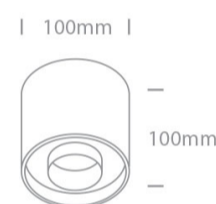

New 2021 Edition 3>Wall & Ceiling LED

12122D/MG/W

22W COB LED Cylinder CRI 97 with exchangeable reflectors.

Reflector must be order separately.
Complete with non-dimmable LED driver.

Complies with standard EN60598-1 and any other specific standards.

Downloads

Dimensions

Must be ordered separately

050208/B

050208/BS

050208/W

Physical Specification

Item Group

Aluminium

Shape

Circular

Height	100mm
Diameter	100mm
Surface Ceiling	Yes
Indoor	Yes
Adjustable	No

Electrical Characteristics

Gear	Built In
Fitting + Driver	
Input Voltage	220-240V
50 Hz	Yes
60 Hz	Yes
Safety Class	
Power(Watts)	22W
IP Rating	IP20
Light Source	LED built in
Dimmable	No
F Mark	

Illumination Data

Colour Temperature	3000K
Lumen Output	1540lm
Light Efficiency	70lm/W
CRI	97
Beam Angle	24°
Illumination Diagram	
Dark Light	Yes

Packing Info

Box Length	10,5cm
Box Width	10,5cm
Box Height	11cm
Pcs/Carton	20
Barcode	5291889071013
HS Code	9405409900