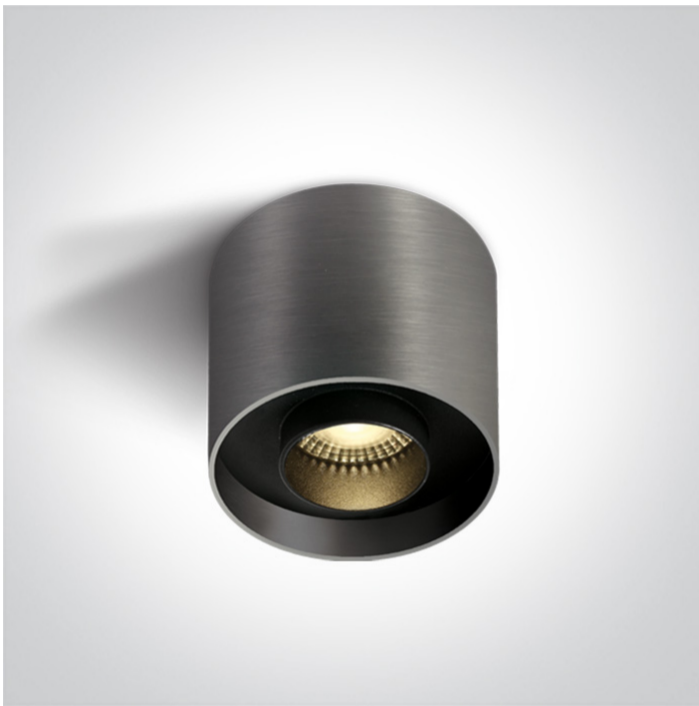

New 2021 Edition 3>Wall & Ceiling LED

12122D/MG/W

22W COB LED Cylinder CRI 97 with exchangeable reflectors.

Reflector must be order separately.
Complete with non-dimmable LED driver.

Complies with standard EN60598-1 and any other specific standards.

New 2021 Edition 3

Family

Wall & Ceiling LED

Order Code

12122D/MG/W

Colour

Metal Grey

Material

Aluminium

Shape

Circular

Height	100mm
Diameter	100mm
Surface Ceiling	Yes
Indoor	Yes
Adjustable	No

Electrical Characteristics

Gear	Built In
Fitting + Driver	
Input Voltage	220-240V
50 Hz	Yes
60 Hz	Yes
Safety Class	
Power(Watts)	22W
IP Rating	IP20
Light Source	LED built in
Dimmable	No
F Mark	

Fitting	
Input Type	Constant Current
Input Current	500mA
Voltage	38,4V
Power(Watts)	19,2W
IP Rating	IP20
Light Source	LED built in
LED Type	COB
LED Brand	Cree

Gear	
------	--

Gear Type	Led Driver
Input Voltage	220-240V
50 Hz	Yes
60 Hz	Yes
Power(Watts)	13,5-20W
Power Factor	0,9
Constant Current	Yes
500mA	27-40V
IP Rating	IP20
Safety Class	
Dimmable	No
Housing Material	Plastic
Brand	KEGU