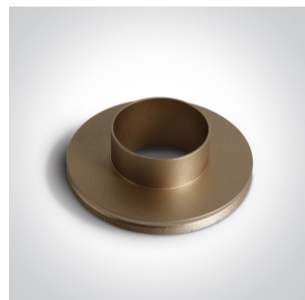

New 2021 Edition 3>Wall & Ceiling LED

12122D/MG/W

22W COB LED Cylinder CRI 97 with exchangeable reflectors.

Reflector must be order separately.
Complete with non-dimmable LED driver.

Complies with standard EN60598-1 and any other specific standards.

Downloads

Dimensions

Must be ordered separately

050208/B

050208/BS

050208/W

Physical Specification

Item Group

New 2021 Edition 3

Family

Wall & Ceiling LED

Order Code

12122D/MG/W

Colour

Metal Grey

Material