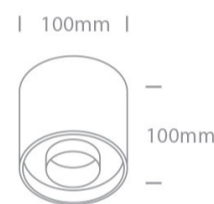

## 12122D/BBS/W

22W COB LED Cylinder CRI 97 with exchangeable reflectors.

Reflector must be order separately.  
Complete with non-dimmable LED driver.

Complies with standard EN60598-1 and any other specific standards.

### Dimensions

#### Illumination Data

Colour Temperature	3000K
Lumen Output	1540lm
Light Efficiency	70lm/W
CRI	97
Beam Angle	24°
Illumination Diagram	
Dark Light	Yes

#### Packing Info

Box Length	10,5cm
Box Width	10,5cm
Box Height	11cm
Pcs/Carton	20
Barcode	5291889071006
HS Code	9405409900

Certification & Warranty

Warranty

3 Years

Weee Directive

Yes

switch to  
**one light!**