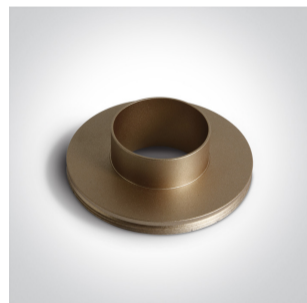

New 2021 Edition 3>Wall & Ceiling LED

12122D/BBS/W

22W COB LED Cylinder CRI 97 with exchangeable reflectors.

Reflector must be order separately.
Complete with non-dimmable LED driver.

Complies with standard EN60598-1 and any other specific standards.

Downloads

Dimensions

Must be ordered separately

050208/BS

Physical Specification

Item Group	New 2021 Edition 3
Family	Wall & Ceiling LED
Order Code	12122D/BBS/W
Colour	Brushed Brass
Material	Aluminium
Shape	Circular