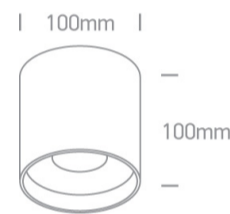

14 Wall & Ceiling LED > LED Fashion Cylinders

12122C/B/W

22W COB LED Cylinder, ideal for residential and commercial illumination.

Complete with non-dimmable LED driver.

Complies with standard EN60598-1 and any other specific standards.

Downloads

Dimensions

Physical Specification

Item Group	14 Wall & Ceiling LED
Family	LED Fashion Cylinders
Order Code	12122C/B/W
Colour	Black
Material	Die Cast
Shape	Circular
Height	100mm
Diameter	100mm
Surface Ceiling	Yes
Indoor	Yes
Adjustable	No

Illumination Data

Colour Temperature	3000K
Lumen Output	1500lm
Light Efficiency	68,18lm/W
CRI	80
Beam Angle	38°
Illumination Diagram	

Packing Info

Box Length	14,5cm
Box Width	14cm
Box Height	11cm
Pcs/Carton	20
Barcode	5291889059370
HS Code	9405409900