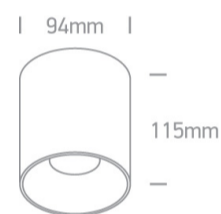

Complies with standard EN60598-1 and any other specific standards.

Downloads

Dimensions

Gallery

Physical Specification

Item Group	14 Wall & Ceiling LED
Family	The Retro Dark Light Cylinders
Order Code	12120Z/W/W
Colour	White
Material	Die Cast + Plastic
Shape	Circular
Height	115mm

Diameter	94mm
Surface Ceiling	Yes
Indoor	Yes
Adjustable	No

Electrical Characteristics

Gear	Built In
------	----------

Fitting + Driver

Input Voltage	220-240V
50 Hz	Yes
60 Hz	Yes
Safety Class	
Power(Watts)	20W
IP Rating	IP20
Light Source	LED built in
Dimmable	No
F Mark	

Colour Temperature	3000K
Lumen Output	1600lm
Light Efficiency	80lm/W
CRI	80
Beam Angle	45°
Illumination Diagram	
Dark Light	Yes

Packing Info

Box Length	10,5cm
Box Width	10,5cm
Box Height	17,5cm
Pcs/Carton	24
Barcode	5291889059073
HS Code	9405409900