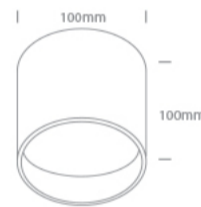

Downloads

Dimensions

Accessories

050300B/BS

050300B/W

050300BH/B

0750B/15

0750B/24

Physical Specification

Item Group	New 2023 Edition 2
Family	Wall & Ceiling LED
Order Code	12120F/B/W
Colour	Black
Material	Die Cast
Shape	Circular

Height	100mm
Diameter	100mm
Surface Ceiling	Yes
Indoor	Yes
Adjustable	No

Illumination Data

Colour Temperature	3000K
Lumen Output	2400lm
Light Efficiency	120lm/W
CRI	90
Beam Angle	38°
Illumination Diagram	
Dark Light	Yes

Packing Info

Pcs/Carton	10
Barcode	5291889076582
HS Code	9405413990