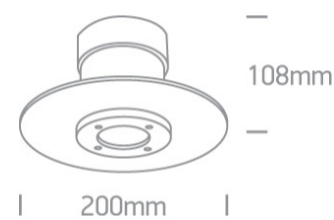

13 Wall & Ceiling>The GU10 & G9 Ceiling Lights Natural aluminium

12120/AL

25W G9 Ceiling Light Natural Aluminium.

Complies with standard EN60598-1 and any other specific standards.

Downloads

Dimensions

Physical Specification

Item Group	13 Wall & Ceiling
Family	The GU10 & G9 Ceiling Lights Natural aluminium
Order Code	12120/AL
Colour	Aluminium
Material	Natural Aluminium
Shape	Circular
Height	108mm
Diameter	208mm
Surface Ceiling	Yes
Indoor	Yes
Adjustable	No