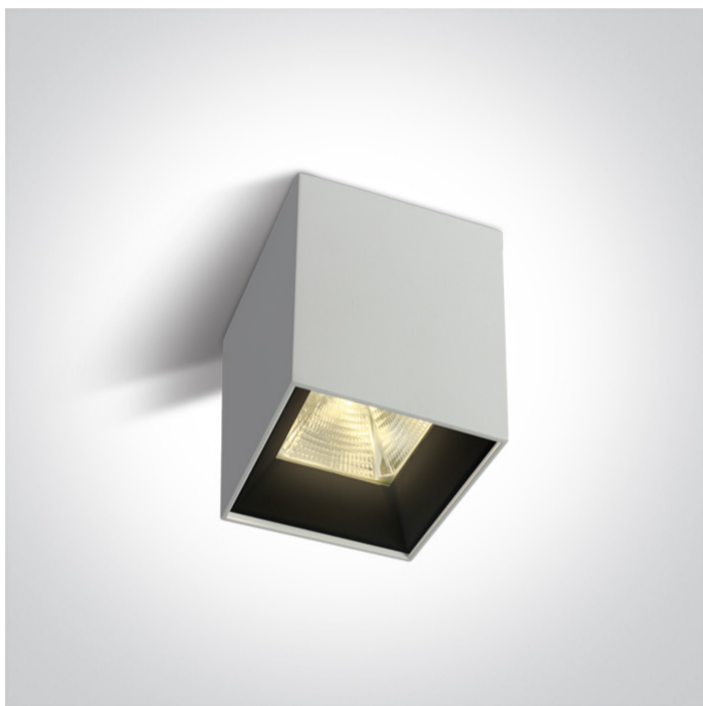

14 Wall & Ceiling LED>Dark Light Pro Square Cylinders

## 12115HA/W/W

15W COB LED ceiling downlight, ideal for residential and commercial illumination.

Complete with non-dimmable LED driver.

Complies with standard EN60598-1 and any other specific standards.

Downloads

Dimensions

Physical Specification

Item Group	14 Wall & Ceiling LED
Family	Dark Light Pro Square Cylinders
Order Code	12115HA/W/W
Colour	White
Material	Aluminium
Shape	Rectangular
Length	80mm
Width	80mm
Height	104mm
Surface Ceiling	Yes
Indoor	Yes
Adjustable	No