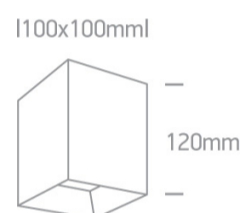

Dimensions

Physical Specification

Item Group	14 Wall & Ceiling LED
Family	Dark Light Pro Square Cylinders
Order Code	12115HA/W/W
Colour	White
Material	Aluminium
Shape	Rectangular
Length	80mm
Width	80mm
Height	104mm
Surface Ceiling	Yes
Indoor	Yes
Adjustable	No