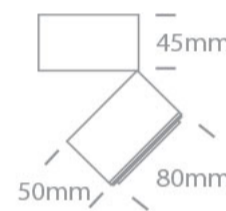

New 2023 Edition 2>Wall & Ceiling LED

12115G/W/W

15W COB LED zoomable 15°-45° adjustable ceiling light with removable honeycomb.

Supplied with 350mA driver.

Complies with standard EN60598-1 and any other specific standards.

Downloads

Dimensions

Physical Specification

Item Group	New 2023 Edition 2
Family	Wall & Ceiling LED
Order Code	12115G/W/W
Colour	White
Material	Aluminium
Shape	Circular
Height	95mm
Diameter	80mm
Recessed Ceiling	Yes
Indoor	Yes
Adjustable	2 Directions