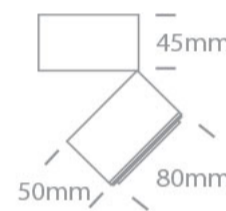

New 2023 Edition 2>Wall & Ceiling LED

12115G/B/W

15W COB LED zoomable 15°-45° adjustable ceiling light with removable honeycomb.

Supplied with 350mA driver.

Complies with standard EN60598-1 and any other specific standards.

Downloads

Dimensions

Physical Specification

Item Group	New 2023 Edition 2
Family	Wall & Ceiling LED
Order Code	12115G/B/W
Colour	Black
Material	Aluminium
Shape	Circular
Height	95mm
Diameter	80mm
Recessed Ceiling	Yes
Indoor	Yes
Adjustable	2 Directions