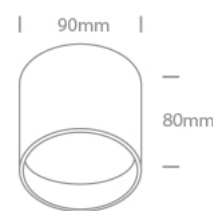

Downloads

Dimensions

Accessories

050300A/BS

050300A/W

050300AH/B

0750A/15

0750A/24

White

Material

Die Cast

Shape

Circular

Height	80mm
Diameter	90mm
Surface Ceiling	Yes
Indoor	Yes
Adjustable	No

Electrical Characteristics

Gear	Built In
Fitting + Driver	
Input Voltage	220-240V
50 Hz	Yes
60 Hz	Yes
Safety Class	
Power(Watts)	15W
IP Rating	IP20
Light Source	LED built in
Dimmable	No

Illumination Data

Colour Temperature	3000K
Lumen Output	1800lm
Light Efficiency	120lm/W
CRI	90
Beam Angle	38°
Illumination Diagram	
Dark Light	Yes

Packing Info

Pcs/Carton	20
Barcode	5291889076568
HS Code	9405413990