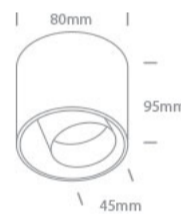

New 2023 Edition 2>Wall & Ceiling LED

12112T/B/W

12W COB LED adjustable ceiling light.

Complete with black and brass reflectors.

Supplied with 500mA driver.

Complies with standard EN60598-1 and any other specific standards.

Downloads

Dimensions

Gallery

Physical Specification

Item Group	New 2023 Edition 2
Family	Wall & Ceiling LED
Order Code	12112T/B/W
Colour	Black
Material	Aluminium
Shape	Circular
Height	95mm

Diameter	80mm
Recessed Ceiling	Yes
Indoor	Yes
Adjustable	2 Directions

Illumination Data

Colour Temperature	3000K
Lumen Output	1080lm
Light Efficiency	90lm/W
CRI	90
Beam Angle	36°
Illumination Diagram	
Dark Light	Yes

Packing Info

Pcs/Carton	20
Barcode	5291889076513
HS Code	9405413990