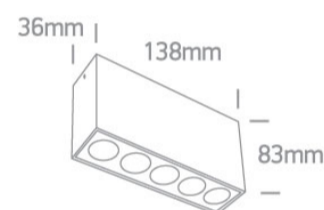

New 2022 Edition 3>Wall and Ceiling LED

12112H/W/W

12W Dark light surface ceiling spot, IP20.

Complete with 700mA driver.

Complies with standard EN60598-1 and any other specific standards.

Downloads

Dimensions

Physical Specification

Item Group	New 2022 Edition 3
Family	Wall and Ceiling LED
Order Code	12112H/W/W
Colour	White
Material	Aluminium
Shape	Rectangular
Length	138mm
Width	36mm
Height	83mm
Surface Ceiling	Yes
Indoor	Yes
Adjustable	No