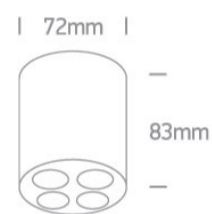

New 2022 Edition 3>Wall and Ceiling LED

12110H/W/W

10W Dark light surface ceiling spot, IP20.

Complete with 700mA driver.

Complies with standard EN60598-1 and any other specific standards.

Downloads

Dimensions

Physical Specification

Item Group	New 2022 Edition 3
Family	Wall and Ceiling LED
Order Code	12110H/W/W
Colour	White
Material	Aluminium
Shape	Circular
Height	83mm
Diameter	72mm
Recessed Ceiling	Yes
Indoor	Yes
Adjustable	No

Illumination Data

Colour Temperature	3000K
Lumen Output	700lm
Light Efficiency	70lm/W
CRI	90
Beam Angle	38°
Illumination Diagram	
Dark Light	Yes

Packing Info

Pcs/Carton	30
Barcode	5291889074694
HS Code	9405413990