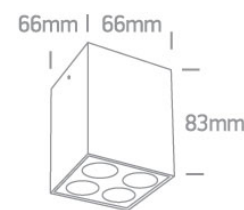

### Dimensions

### Physical Specification

Item Group	New 2022 Edition 3
Family	Wall and Ceiling LED
Order Code	12110HB/W/W
Colour	White
Material	Aluminium
Shape	Rectangular
Length	66mm
Width	66mm
Height	83mm
Recessed Ceiling	Yes
Indoor	Yes
Adjustable	No