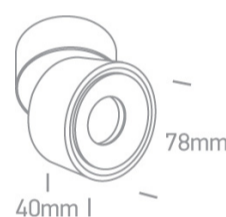

Downloads

Dimensions

Physical Specification

Item Group	14 Wall & Ceiling LED
Family	Adjustable Display Spots
Order Code	12108LA/B/W
Colour	Black
Material	Aluminium
Shape	Circular
Height	40mm
Diameter	78mm
Surface Ceiling	Yes
Surface Wall	Yes
Indoor	Yes
Adjustable	2 Directions