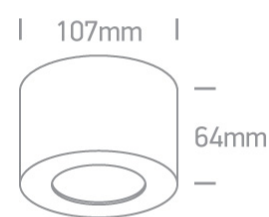

New 2021 Edition 2>Wall & Ceiling LED

12108FD/B/BS

8W LED Hidden Light Cylinders Range.

Complete with non-dimmable LED driver.

Complies with standard EN60598-1 and any other specific standards.

Downloads

Dimensions

Physical Specification

Item Group	New 2021 Edition 2
Family	Wall & Ceiling LED
Order Code	12108FD/B/BS
Colour	Black-Brass
Material	Die Cast
Shape	Circular
Height	64mm
Diameter	107mm
Surface Ceiling	Yes
Indoor	Yes
Adjustable	No