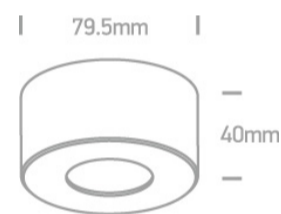

New 2020 Edition 2>Wall and Ceiling LED

12107V/B/W

7W Aluminium LED Cylinder, IP20.

AC LED

Complies with standard EN60598-1 and any other specific standards.

Downloads

Dimensions

Physical Specification

Item Group	New 2020 Edition 2
Family	Wall and Ceiling LED
Order Code	12107V/B/W
Colour	Black
Material	Aluminium
Shape	Circular
Height	40mm
Diameter	79,5mm
Surface Ceiling	Yes
Indoor	Yes

Electrical Characteristics

Gear	No
Fitting + Driver	
Input Voltage	220-240V
50 Hz	Yes
60 Hz	Yes
Safety Class	
Power(Watts)	7W
IP Rating	IP20
Light Source	LED built in
Dimmable	Yes
F Mark	

Illumination Data

Colour Temperature	3000K
Lumen Output	500lm
Light Efficiency	71,42lm/W
CRI	80
Beam Angle	40°
Illumination Diagram	

Packing Info

Box Length	9,5cm
Box Width	9,5cm
Box Height	5cm
Box Weight	0,2Kg
Pcs/Carton	30
Barcode	5291889063131
HS Code	9405409900

Certification & Warranty

Warranty

2 Years

Weee Directive

Yes

switch to
one light!