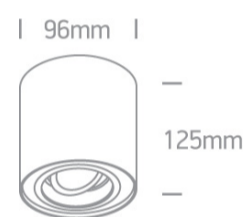

13 Wall & Ceiling > GU10 Adjustable Cylinders

12105Y/W

10W MR16 GU10 Ceiling Light.

Complies with standard EN60598-1 and any other specific standards.

Downloads

Dimensions

Physical Specification

Item Group	13 Wall & Ceiling
Family	GU10 Adjustable Cylinders
Order Code	12105Y/W
Colour	White
Material	Aluminium
Shape	Circular
Height	125mm
Diameter	96mm
Surface Ceiling	Yes
Indoor	Yes
Adjustable	2 Directions

Illumination Diagram

Packing Info

Box Length

10cm

Box Width

10cm

Box Height

13cm