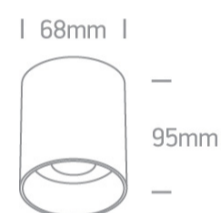

New 2020 Edition 2>Wall & Ceiling

12105N/MG

10W MR16 GU10 Metal Grey cylinder downlight.

Complies with standard EN60598-1 and any other specific standards.

Downloads

Dimensions

Physical Specification

Item Group	New 2020 Edition 2
Family	Wall & Ceiling
Order Code	12105N/MG
Colour	Metal Grey
Material	Aluminium
Shape	Circular
Height	95mm
Diameter	68mm
Surface Ceiling	Yes
Indoor	Yes
Adjustable	No

Illumination Diagram

Dark Light

Yes

Packing Info

Box Length

9cm

Box Width

9cm