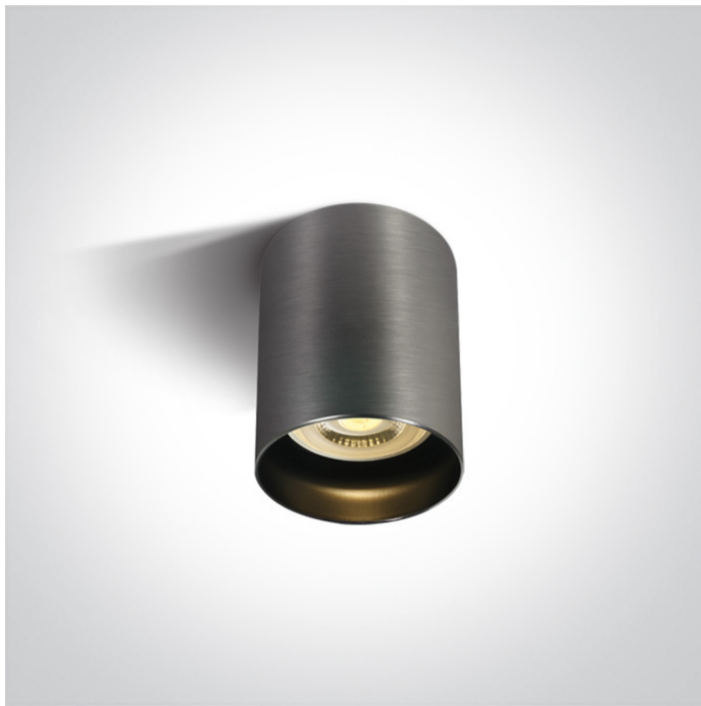

New 2020 Edition 2>Wall & Ceiling

12105N/MG

10W MR16 GU10 Metal Grey cylinder downlight.

Complies with standard EN60598-1 and any other specific standards.

Downloads

Dimensions

Physical Specification

Item Group	New 2020 Edition 2
Family	Wall & Ceiling
Order Code	12105N/MG
Colour	Metal Grey
Material	Aluminium
Shape	Circular
Height	95mm
Diameter	68mm
Surface Ceiling	Yes
Indoor	Yes
Adjustable	No