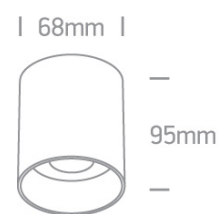

New 2020 Edition 2>Wall & Ceiling

12105N/BBS

10W MR16 GU10 Brushed Brass cylinder downlight.

Complies with standard EN60598-1 and any other specific standards.

Downloads

Dimensions

Physical Specification

Item Group	New 2020 Edition 2
Family	Wall & Ceiling
Order Code	12105N/BBS
Colour	Brushed Brass
Material	Aluminium
Shape	Circular
Height	95mm
Diameter	68mm
Surface Ceiling	Yes
Indoor	Yes
Adjustable	No

Illumination Diagram

Dark Light

Yes

Packing Info

Box Length

9cm

Box Width

9cm