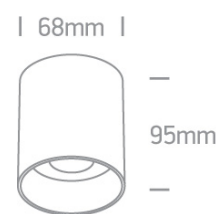

13 Wall & Ceiling>GU10 Dark Light

12105N/B

10W MR16 GU10 Black cylinder downlight with Brass reflector.

Complies with standard EN60598-1 and any other specific standards.

Downloads

Dimensions

Physical Specification

Item Group	13 Wall & Ceiling
Family	GU10 Dark Light
Order Code	12105N/B
Colour	Black
Material	Aluminium
Shape	Circular
Height	95mm
Diameter	68mm
Surface Ceiling	Yes
Indoor	Yes
Adjustable	No

Gear

No

Fitting + Driver

Packing Info

Box Length

9cm

Box Width

9cm

Box Height

10,5cm

Pcs/Carton