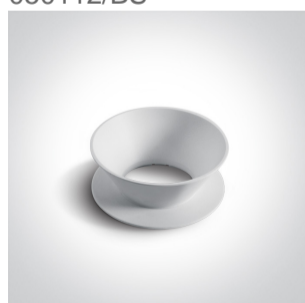

13 Wall & Ceiling>The Chill Out Cylinder GU10

12105M/B

10W MR16 GU10 White cylinder downlight with Black reflector.

Complies with standard EN60598-1 and any other specific standards.

Downloads

Dimensions

Must be ordered separately

050112/ABS

050112/B

050112/BS

050112/CU

050112/DC

050112/G

050112/GL

050112/W

## Physical Specification

Item Group	13 Wall & Ceiling
Family	The Chill Out Cylinder GU10
Order Code	12105M/B
Colour	Black
Material	Aluminium
Shape	Circular
Height	135mm
Diameter	75mm
Surface Ceiling	Yes
Indoor	Yes
Adjustable	No