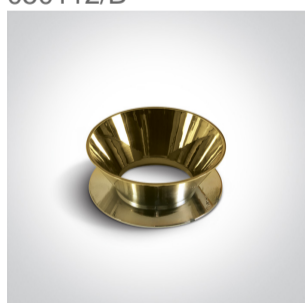

13 Wall & Ceiling>The Chill Out Cylinder GU10

12105M/B

10W MR16 GU10 White cylinder downlight with Black reflector.

Complies with standard EN60598-1 and any other specific standards.

Downloads

Dimensions

Must be ordered separately

050112/ABS

050112/B

050112/BS

050112/CU

050112/DC

050112/G

050112/GL

050112/W

## Physical Specification

Item Group	13 Wall & Ceiling
Family	The Chill Out Cylinder GU10
Order Code	12105M/B
Colour	Black
Material	Aluminium
Shape	Circular
Height	135mm
Diameter	75mm
Surface Ceiling	Yes
Indoor	Yes
Adjustable	No