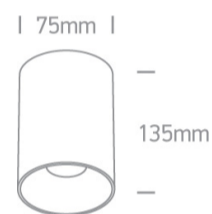

13 Wall & Ceiling>The Chill Out Cylinder GU10

12105M/B

10W MR16 GU10 White cylinder downlight with Black reflector.

Complies with standard EN60598-1 and any other specific standards.

Downloads

Dimensions

Must be ordered separately

## Physical Specification

Item Group	13 Wall & Ceiling
Family	The Chill Out Cylinder GU10
Order Code	12105M/B
Colour	Black
Material	Aluminium
Shape	Circular
Height	135mm
Diameter	75mm
Surface Ceiling	Yes
Indoor	Yes
Adjustable	No