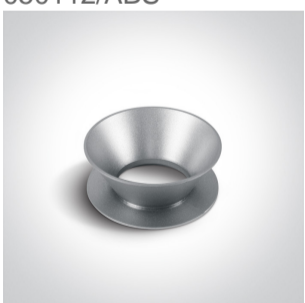

New 2020 Edition 2>Wall & Ceiling

12105MA/MG

10W MR16 GU10 Metal Grey cylinder downlight.

Reflector must be ordered separately.

Complies with standard EN60598-1 and any other specific standards.

Downloads

Dimensions

Must be ordered separately

050112/ABS

050112/B

050112/BS

050112/CU

050112/DC

050112/G

050112/GL

050112/W

Physical Specification

Item Group	New 2020 Edition 2
Family	Wall & Ceiling
Order Code	12105MA/MG
Colour	Metal Grey
Material	Aluminium
Diffuser Material	Plastic
Shape	Circular
Height	250mm
Diameter	75mm
Surface Ceiling	Yes
Indoor	Yes
Adjustable	No