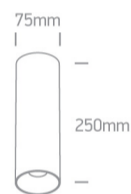

New 2020 Edition 2>Wall & Ceiling

12105MA/MG

10W MR16 GU10 Metal Grey cylinder downlight.

Reflector must be ordered separately.

Complies with standard EN60598-1 and any other specific standards.

Downloads

Dimensions

050112/W

Physical Specification

Item Group	New 2020 Edition 2
Family	Wall & Ceiling
Order Code	12105MA/MG
Colour	Metal Grey
Material	Aluminium
Diffuser Material	Plastic
Shape	Circular
Height	250mm
Diameter	75mm
Surface Ceiling	Yes
Indoor	Yes
Adjustable	No

Illumination Data

Illumination Diagram

Dark Light

Yes

Packing Info

Box Length

8cm

Box Width