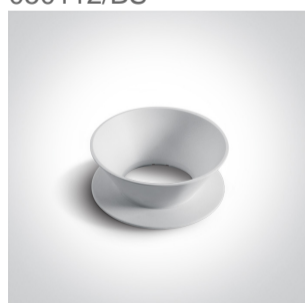

New 2020 Edition 2>Wall & Ceiling

12105MA/MG

10W MR16 GU10 Metal Grey cylinder downlight.

Reflector must be ordered separately.

Complies with standard EN60598-1 and any other specific standards.

Downloads

Dimensions

Must be ordered separately

050112/ABS

050112/B

050112/BS

050112/CU

050112/DC

050112/G

050112/GL

050112/W

Physical Specification

Item Group	New 2020 Edition 2
Family	Wall & Ceiling
Order Code	12105MA/MG
Colour	Metal Grey
Material	Aluminium
Diffuser Material	Plastic
Shape	Circular
Height	250mm
Diameter	75mm
Surface Ceiling	Yes
Indoor	Yes
Adjustable	No