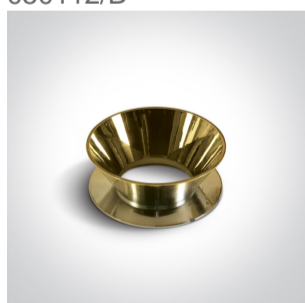

New 2020 Edition 2>Wall & Ceiling

12105MA/MG

10W MR16 GU10 Metal Grey cylinder downlight.

Reflector must be ordered separately.

Complies with standard EN60598-1 and any other specific standards.

Downloads

Dimensions

Must be ordered separately

050112/ABS

050112/B

050112/BS

050112/CU

050112/DC

050112/G

050112/GL

050112/W

Physical Specification

Item Group	New 2020 Edition 2
Family	Wall & Ceiling
Order Code	12105MA/MG
Colour	Metal Grey
Material	Aluminium
Diffuser Material	Plastic
Shape	Circular
Height	250mm
Diameter	75mm
Surface Ceiling	Yes
Indoor	Yes
Adjustable	No