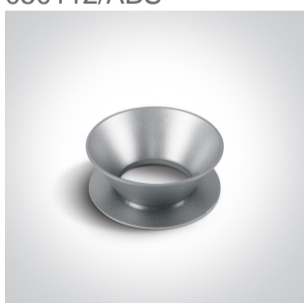

New 2020 Edition 2>Wall & Ceiling

12105MA/BBS

10W MR16 GU10 cylinder downlight.

Reflector must be ordered separately.

Complies with standard EN60598-1 and any other specific standards.

Downloads

Dimensions

Must be ordered separately

050112/ABS

050112/B

050112/BS

050112/CU

050112/DC

050112/G

050112/GL

050112/W

Physical Specification

Item Group	New 2020 Edition 2
Family	Wall & Ceiling
Order Code	12105MA/BBS
Colour	Brushed Brass
Material	Aluminium
Diffuser Material	Plastic
Shape	Circular
Height	250mm
Diameter	75mm
Surface Ceiling	Yes
Indoor	Yes
Adjustable	No