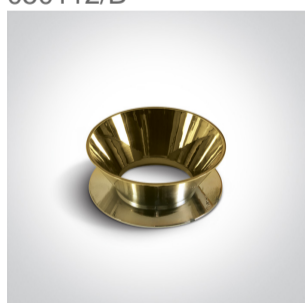

New 2020 Edition 2>Wall & Ceiling

12105MA/BBS

10W MR16 GU10 cylinder downlight.

Reflector must be ordered separately.

Complies with standard EN60598-1 and any other specific standards.

Downloads

Dimensions

Must be ordered separately

050112/ABS

050112/B

050112/BS

050112/CU

050112/DC

050112/G

050112/GL

050112/W

Physical Specification

Item Group	New 2020 Edition 2
Family	Wall & Ceiling
Order Code	12105MA/BBS
Colour	Brushed Brass
Material	Aluminium
Diffuser Material	Plastic
Shape	Circular
Height	250mm
Diameter	75mm
Surface Ceiling	Yes
Indoor	Yes
Adjustable	No