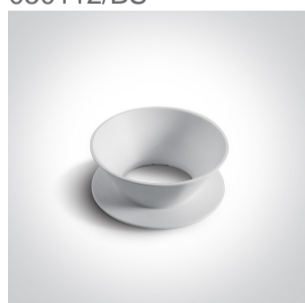

New 2020 Edition 2>Wall & Ceiling

12105MA/BBS

10W MR16 GU10 cylinder downlight.

Reflector must be ordered separately.

Complies with standard EN60598-1 and any other specific standards.

Downloads

Dimensions

Must be ordered separately

050112/ABS

050112/B

050112/BS

050112/CU

050112/DC

050112/G

050112/GL

050112/W

Physical Specification

Item Group	New 2020 Edition 2
Family	Wall & Ceiling
Order Code	12105MA/BBS
Colour	Brushed Brass
Material	Aluminium
Diffuser Material	Plastic
Shape	Circular
Height	250mm
Diameter	75mm
Surface Ceiling	Yes
Indoor	Yes
Adjustable	No