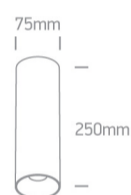

New 2020 Edition 2>Wall & Ceiling

12105MA/BBS

10W MR16 GU10 cylinder downlight.

Reflector must be ordered separately.

Complies with standard EN60598-1 and any other specific standards.

Downloads

Dimensions

Must be ordered separately

Physical Specification

Item Group	New 2020 Edition 2
Family	Wall & Ceiling
Order Code	12105MA/BBS
Colour	Brushed Brass
Material	Aluminium
Diffuser Material	Plastic
Shape	Circular
Height	250mm
Diameter	75mm
Surface Ceiling	Yes
Indoor	Yes
Adjustable	No

Illumination Data

Illumination Diagram

Dark Light

Yes

Packing Info

Box Length

8cm

Box Width