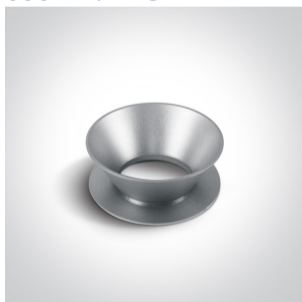

New 2020 Edition 2>Wall & Ceiling

12105MA/B

10W MR16 GU10 cylinder downlight.

Reflector must be ordered separately.

Complies with standard EN60598-1 and any other specific standards.

Downloads

Dimensions

Must be ordered separately

050112/ABS

050112/B

050112/BS

050112/CU

050112/DC

050112/G

050112/GL

050112/W

Physical Specification

Item Group	New 2020 Edition 2
Family	Wall & Ceiling
Order Code	12105MA/B
Colour	Black
Material	Aluminium
Diffuser Material	Plastic
Shape	Circular
Height	250mm
Diameter	75mm
Surface Ceiling	Yes
Indoor	Yes
Adjustable	No