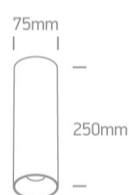

New 2020 Edition 2>Wall & Ceiling

12105MA/B

10W MR16 GU10 cylinder downlight.

Reflector must be ordered separately.

Complies with standard EN60598-1 and any other specific standards.

Downloads

Dimensions

Must be ordered separately

Physical Specification

Item Group	New 2020 Edition 2
Family	Wall & Ceiling
Order Code	12105MA/B
Colour	Black
Material	Aluminium
Diffuser Material	Plastic
Shape	Circular
Height	250mm
Diameter	75mm
Surface Ceiling	Yes
Indoor	Yes
Adjustable	No

Illumination Data

Illumination Diagram

Dark Light

Yes

Packing Info

Box Length

8cm

Box Width