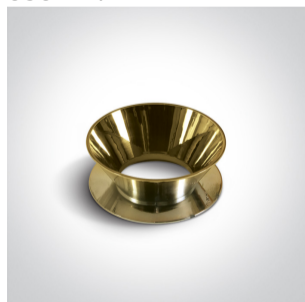

New 2020 Edition 2>Wall & Ceiling

12105MA/B

10W MR16 GU10 cylinder downlight.

Reflector must be ordered separately.

Complies with standard EN60598-1 and any other specific standards.

Downloads

Dimensions

Must be ordered separately

050112/ABS

050112/B

050112/BS

050112/CU

050112/DC

050112/G

050112/GL

050112/W

Physical Specification

Item Group	New 2020 Edition 2
Family	Wall & Ceiling
Order Code	12105MA/B
Colour	Black
Material	Aluminium
Diffuser Material	Plastic
Shape	Circular
Height	250mm
Diameter	75mm
Surface Ceiling	Yes
Indoor	Yes
Adjustable	No