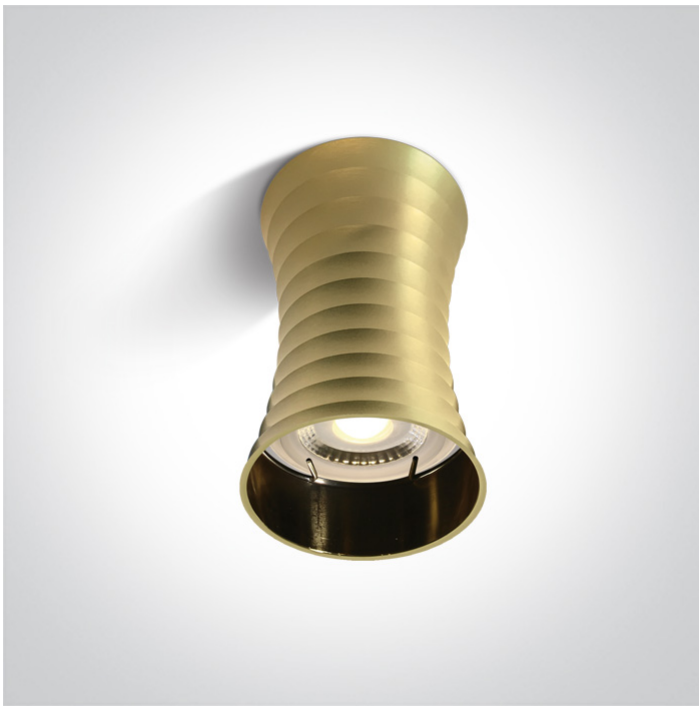

New 2021 Edition 2>Wall & Ceiling

12105L/BBS

10W MR16 GU10 Brushed Brass cylinder downlight.

Complies with standard EN60598-1 and any other specific standards.

Downloads

Dimensions

Physical Specification

Item Group	New 2021 Edition 2
Family	Wall & Ceiling
Order Code	12105L/BBS
Colour	Brushed Brass
Material	Aluminium
Shape	Circular
Height	115mm
Diameter	70mm
Surface Ceiling	Yes
Indoor	Yes
Adjustable	No