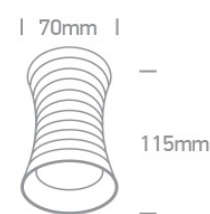

New 2021 Edition 2>Wall & Ceiling

12105L/BBS

10W MR16 GU10 Brushed Brass cylinder downlight.

Complies with standard EN60598-1 and any other specific standards.

Downloads

Dimensions

Physical Specification

Item Group	New 2021 Edition 2
Family	Wall & Ceiling
Order Code	12105L/BBS
Colour	Brushed Brass
Material	Aluminium
Shape	Circular
Height	115mm
Diameter	70mm
Surface Ceiling	Yes
Indoor	Yes
Adjustable	No