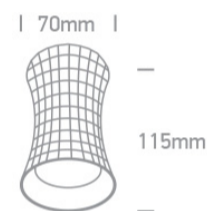

### Dimensions

### Physical Specification

Item Group	New 2021 Edition 2
Family	Wall & Ceiling
Order Code	12105K/DC
Colour	Dark Chrome
Material	Aluminium
Shape	Circular
Height	115mm
Diameter	70mm
Surface Ceiling	Yes
Indoor	Yes
Adjustable	No